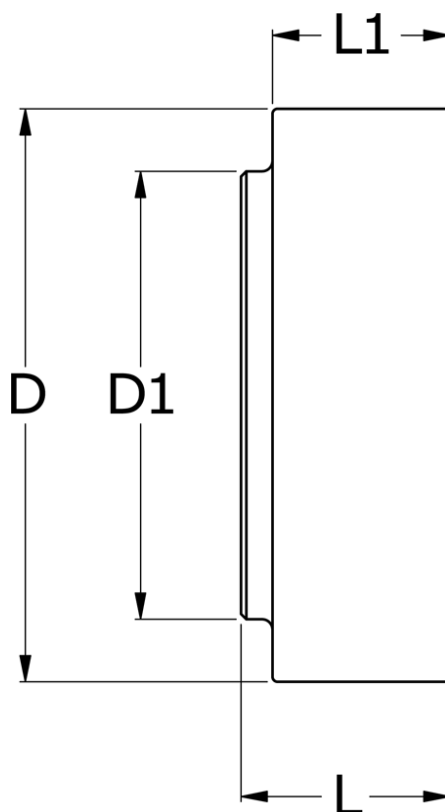

# Data Sheet

Article number: 330631501A

Description: Coupling N-Eupex str. 315  
Part 1 (incl. rubber) without bore

## Measures

---

D	= 315
D1	= 200
L	= 125
L1	= 70
Max bore	= 120
Torque (N m)	= 5500